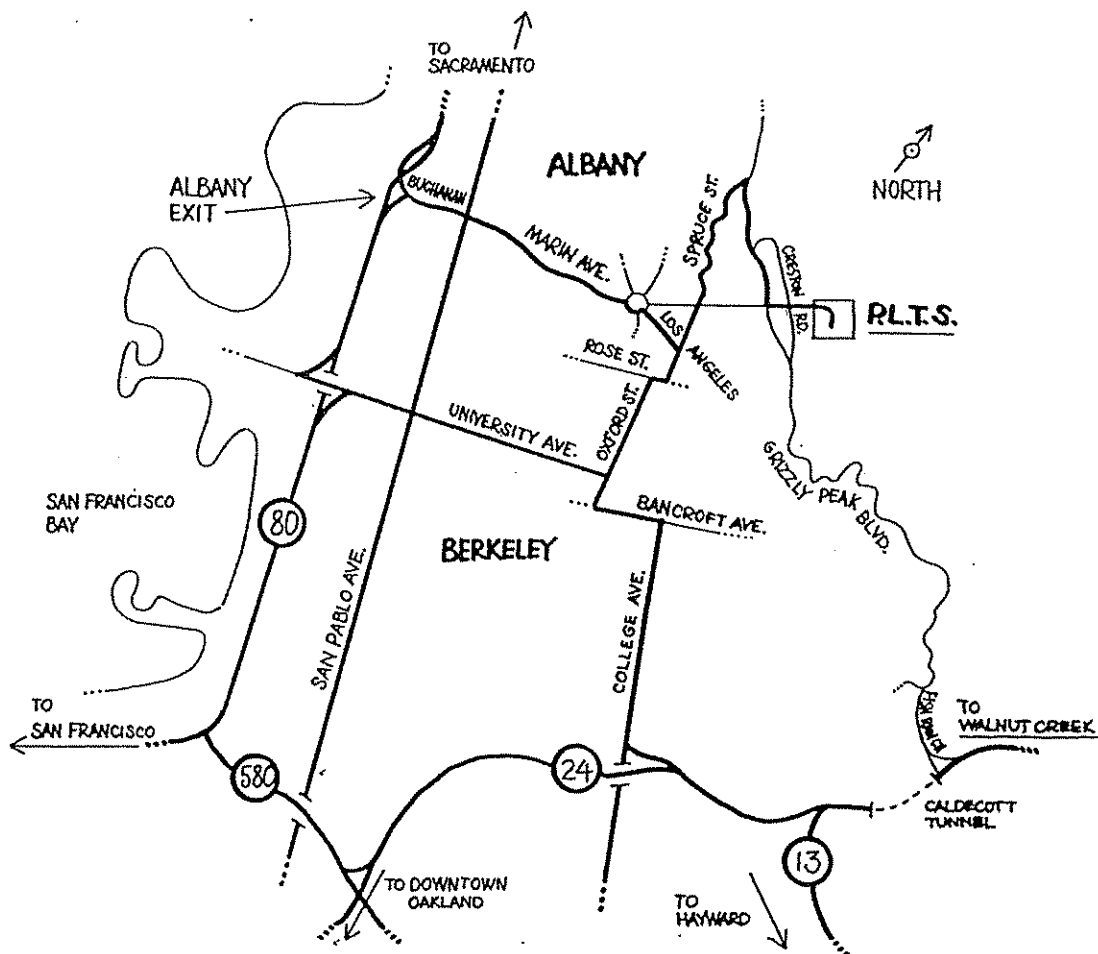

Driving Directions to Pacific Lutheran Theological Seminary

From Highway 80/580

Take the Albany/Buchanan Street exit and travel east. Take Buchanan Street east for about 9 blocks to Marin Avenue. Follow Marin to the traffic circle (look for the fountain). At the traffic circle take Los Angeles Street (at "one o'clock") to Spruce Street. Turn left on Spruce and go two miles to Grizzly Peak Boulevard. Turn right on Grizzly Peak to and travel back to Marin Avenue. Turn left on Marin and drive two blocks to PLTS. (Note: You may take Marin Avenue straight up the hill at the traffic circle/fountain, but it is very steep.)

Pacific Lutheran Theological Seminary:
Getting there is half the fun!